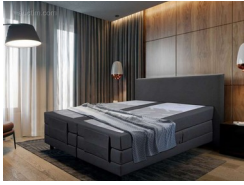

227

Quantity: 1x

Product category:

Brand:

Model: 160x200cm - Anthracite - Electric -

Premium High End

Bed covering: Fabric

Color: Anthracite

Dimensions mm (LxWxH): 1600x2000

Additional information: Looking for an electrically adjustable box spring with a lot of comfort and of top quality, then this is the right choice! This combination offers support in the right places through the pocket spring mattress with 7 comfort zones. A topper with a split in the head section is placed on top of it. The pocket sprung bases take the sleeping comfort to a higher level. Experience the convenience of the electrically adjustable head and foot end. The motor is suspended in a metal frame and is located in the upholstered skirting board. The shifting of the mattresses is kept to a minimum by the anti-slip layers on the mattresses and the sprung boxes in combination with the mattress stopper. To extend the life of your mattresses and prevent contour formation, regular turning and flipping is recommended!

1x Electrically adjustable box spring Premium High End, size 160x200cm anthracite upholstered, with remote control electrically adjustable head and foot end, with a thick upholstered headboard approx. 160x115cm, 2x 80x200cm skirting board with motor, 2x 80x200cm sprung boxes, including 2x 80x200cm upholstered sprung mattresses. Including 1x 160x200 white cold foam split topper approx. 6cm thick, upholstered mattress brackets.

Suggested retail price € 2095,=

This is a new product

The photos are purely indicative

Condition: New

Weight category: 50 to 100 kg

Lying in / on: Original packaging

Location: Hengelo OV, Netherlands

968€