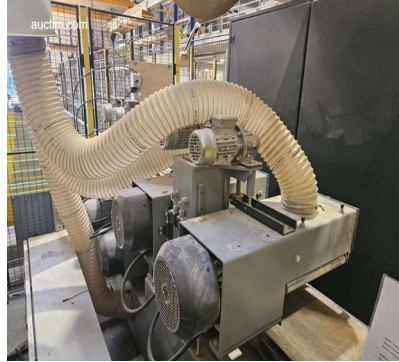

CATALOG

The Timber Factory processing machines - bankruptcy

DESCRIPTION

Auction of a fully automatic processing machine and an intermediate transport processing machine.

START

23 november 2024 to 09:00 [UTC]

END DATE

3 december 2024 from 13:00 [UTC]

VIEWING

- Only by appointment through the organizer.
  Thursday November 28 2024 from 14:00 until 15:00
  BE-9820 MERELBEKE, NIJVERHEIDSWEG 18

AUCTIM PARTNER

MOYERSOEN NV

Helststraat 47, 2630 Aartselaar, Belgium
+32 3 827 21 31 - info.moyersoen@auctim.be
BTW BE 0452 153 622

ISSUE - COLLECTION

- Aanmelden tussen
  Thursday December 12 2024 from 09:30 until 10:30
  BE-9820 MERELBEKE, NIJVERHEIDSWEG 18

Online bidding only!

Catalog created on 3 december 2024 to 04:00