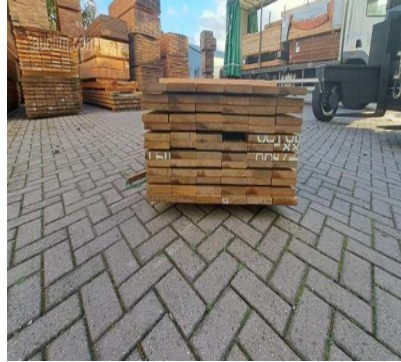

CATALOG

Douglas & Garden Wood - FREE DELIVERY BE + NL

DESCRIPTION

Offer on high-quality wood types such as Douglas wood, Thermo wood and hardwood, available in various sizes. Perfect for all your indoor and outdoor applications.