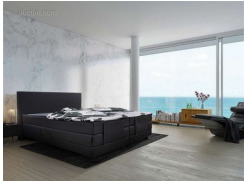

90

Quantity: 1x

Product category:

Brand:

Model: Electric box spring 180/200 Black - Premium High End

Bed covering: Fabric

Colour black

Dimensions mm (LxWxH): 1800/2000

Additional information: If you are looking for an electrically adjustable box spring with great comfort and top quality, then this is the right choice! This combination provides support in the right places thanks to the pocket spring mattress with 7 comfort zones. A topper with a split in the main part will be placed on top. The pocket sprung bases take lying comfort to a higher level. Experience the convenience of the electrically adjustable head and foot end. The engine is suspended in a metal frame and sits in the upholstered plinth. Sliding of the mattresses is kept to a minimum by the anti-slip layers on the mattresses and the spring-loaded trays in combination with the mattress topper.

To extend the life of your mattresses and topper and to prevent contour formation, regular turning and turning is recommended!

1x Electrically adjustable box spring Monaco, size 180x200cm black upholstered, electrically adjustable head and foot end with remote control, with a thickly upholstered headboard approx. 180/115cm, 2x 90/200cm plinth with motor, 2x 90/200cm sprung boxes, including 2x 90x200cm upholstered sprung mattresses. Including 1x 180/200cm white cold foam split topper, approx. 6cm thick, upholstered mattress brackets.

Recommended retail price €2495

This relates to a new product

The photos are purely indicative

Condition: New

Weight category: 50 to 100 kg

Lying in/on: Original packaging

Location: Hengelo OV, Netherlands

863€