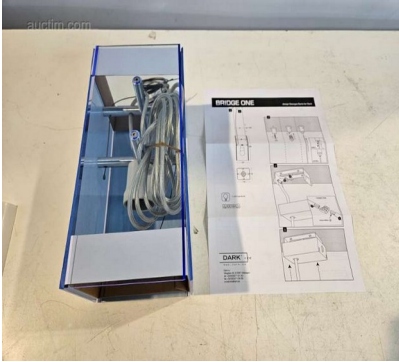

CATALOG
Furniture - Office - Retail

DESCRIPTION

Auction of Furniture - office - retail

START

4 august 2024 to 08:00 [UTC]

END DATE

14 august 2024 from 12:00 [UTC]

VIEWING

- ---
  Wednesday August 07 2024 from 15:00 until 17:00
  BE-2630 Aartselaar, Helststraat 47

AUCTIM PARTNER

MOYERSOEN NV
Helststraat 47, 2630 Aartselaar, Belgium
+32 3 827 21 31 - info.moyersoен@auctim.be
BTW BE 0452 153 622

ISSUE - COLLECTION

- ---
  Wednesday August 21 2024 from 10:00 until 12:00
  BE-2630 Aartselaar, Helststraat 47

Online bidding only!

Catalog created on 14 august 2024 to 04:00