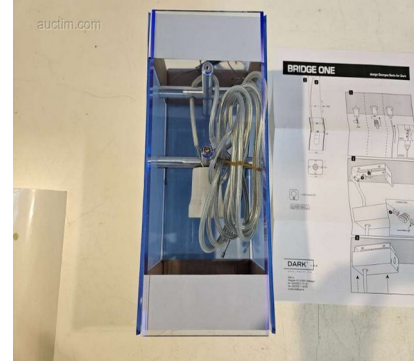

CATALOG
Furniture - Office - Retail

DESCRIPTION

Auction of Furniture - office - retail

START

4 august 2024 to 08:00 [UTC]

END DATE

14 august 2024 from 12:00 [UTC]

VIEWING

- ---
  Wednesday August 07 2024 from 15:00 until 17:00
  BE-2630 Aartselaar, Helststraat 47

AUCTIM PARTNER

MOYERSOEN NV
Helststraat 47, 2630 Aartselaar, Belgium
+32 3 827 21 31 - info.moyersoен@auctim.be
BTW BE 0452 153 622

ISSUE - COLLECTION

- ---
  Wednesday August 21 2024 from 10:00 until 12:00
  BE-2630 Aartselaar, Helststraat 47

Online bidding only!

Catalog created on 14 august 2024 to 04:00